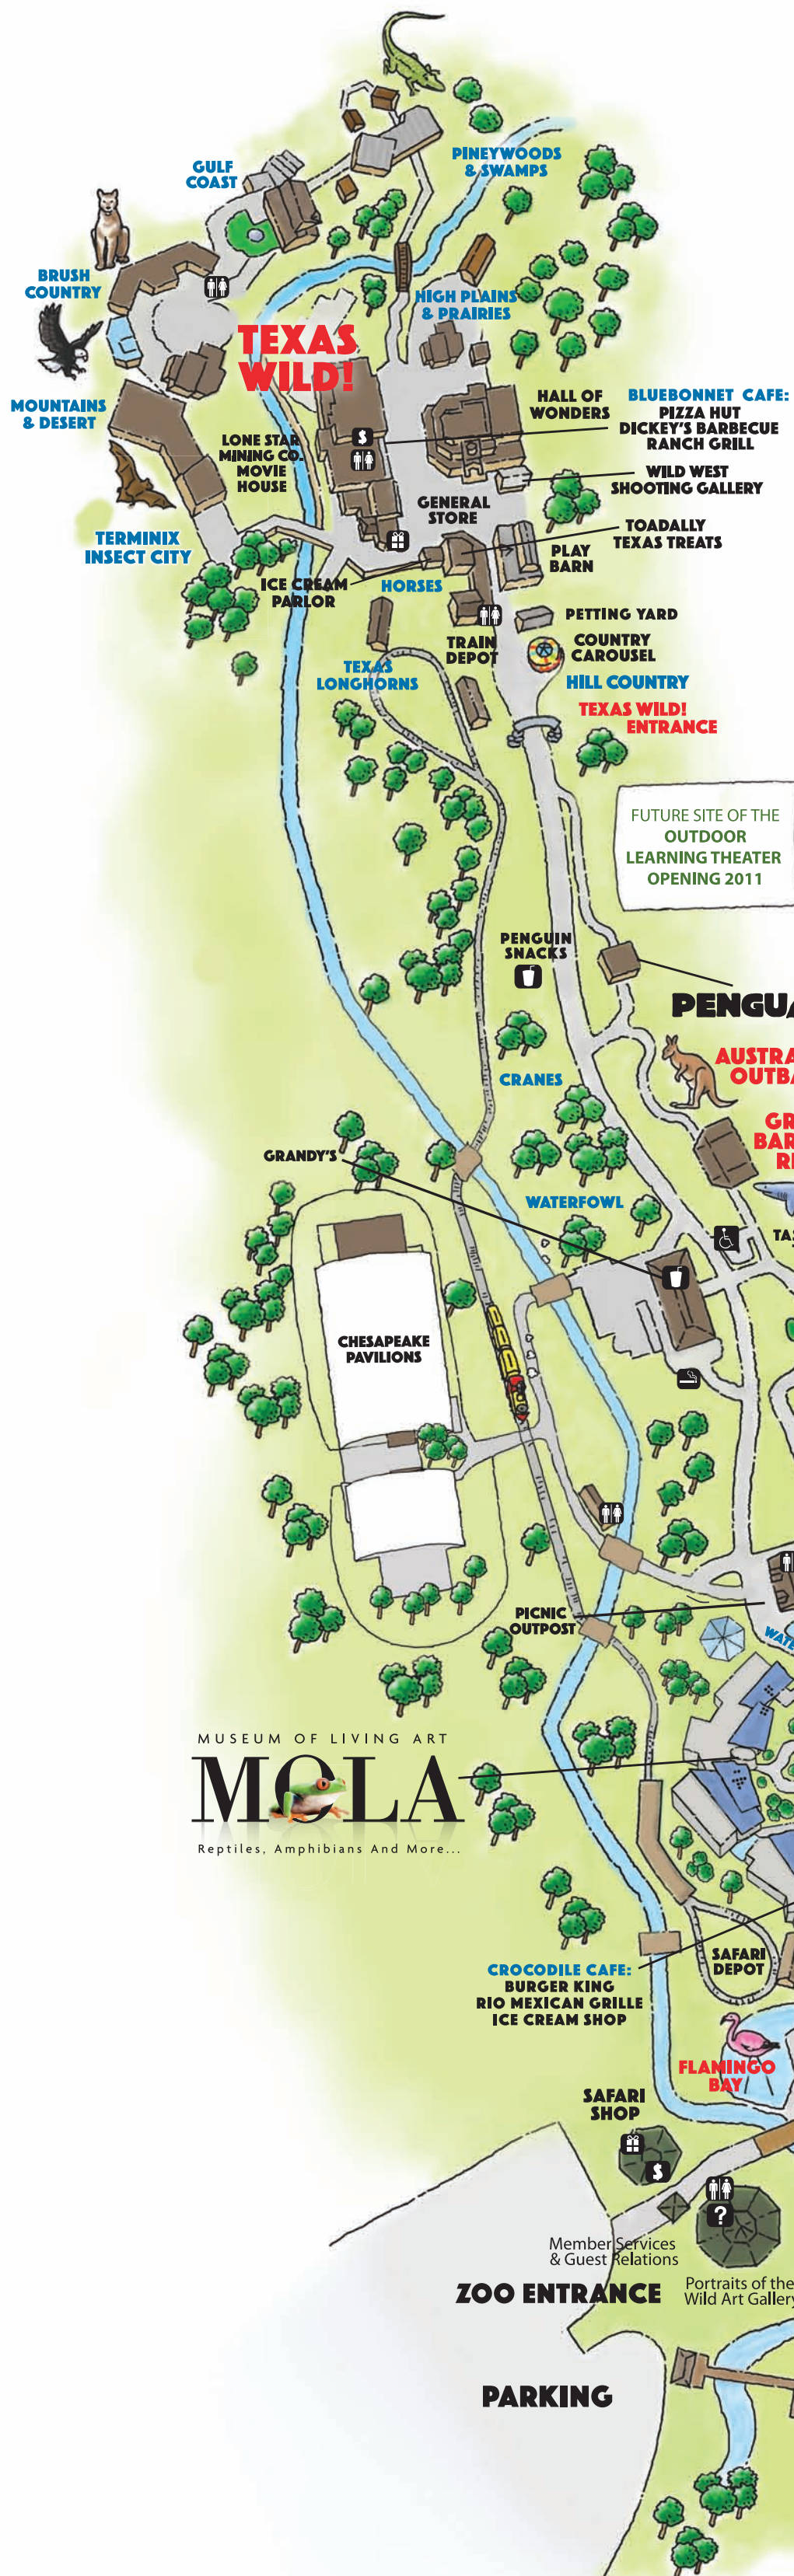

FORT WORTH ZOO SAFARI GUIDE

- ATM
- Restrooms
- Gift Shops
- Information
- Strollers
- Refreshments
- Wheelchairs
- Smoking
- Family Restroom

MUSEUM OF LIVING ART
MCLA
Reptiles, Amphibians And More...

PLEASE DO NOT FEED THE ANIMALS!
Help the Fort Worth Zoo protect and conserve its animals. Obey signs, stay on public walkways and do not throw any objects into exhibits or pools.

GIFT SHOPS

Safari Shop: Choose unique gift items, souvenirs, toys and games. Located at the front gate.
Safari Supplies: Pick up cameras, sunscreen and hats. Located near the World of Primates.
General Store and Toadally Texas Treats: Purchase Texas-themed and western gifts, candy to satisfy your sweet tooth and homemade fudge.
Parrot Paradise: Feed the birds when you purchase seed sticks.

Hours of operation may vary.

DINING

Grandy's: Main path
Pizza Hut: Texas Wild!
Dickey's Barbecue: Texas Wild!
Ice Cream Shop: Crocodile Cafe
Ranch Grill: Enjoy salads, sandwiches and other snacks. Located in Texas Wild!
Penguin Snacks: Stop by for ICEE & Sno-Cones, nachos, hot dogs and BIG pickles. Located on the main path.
Monkey Business: Choose from cold drinks, ICEE and popcorn. Located near the World of Primates.
Rio Mexican Grille: Tex-Mex burritos and bowls, nachos and tacos. Plus grilled healthy choice items. Located in Crocodile Cafe.
Sun Bear Snacks: Pick up hot pretzels, popcorn, cotton candy, ICEEs and drinks. Open seasonally. Located in Asian Falls.